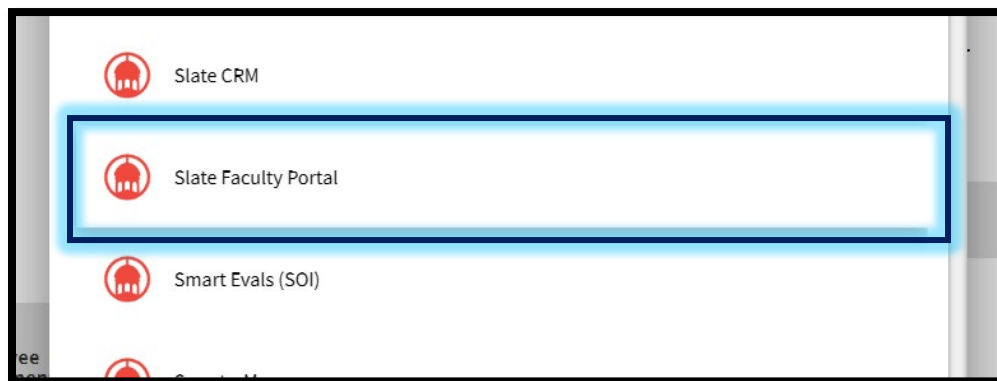

Accessing the Portal
Last updated: February 5, 2025

1. Log into MyVSU with your credentials

2. Select "View All"

3. Scroll down and select "Slate Faculty Portal"

4. Go through Multifactor Authentication process

For security reasons, we require additional information to verify your account

Open your Microsoft Authenticator app and tap the number you see below to sign in.

5. Once screen refreshes, you're in the faculty portal