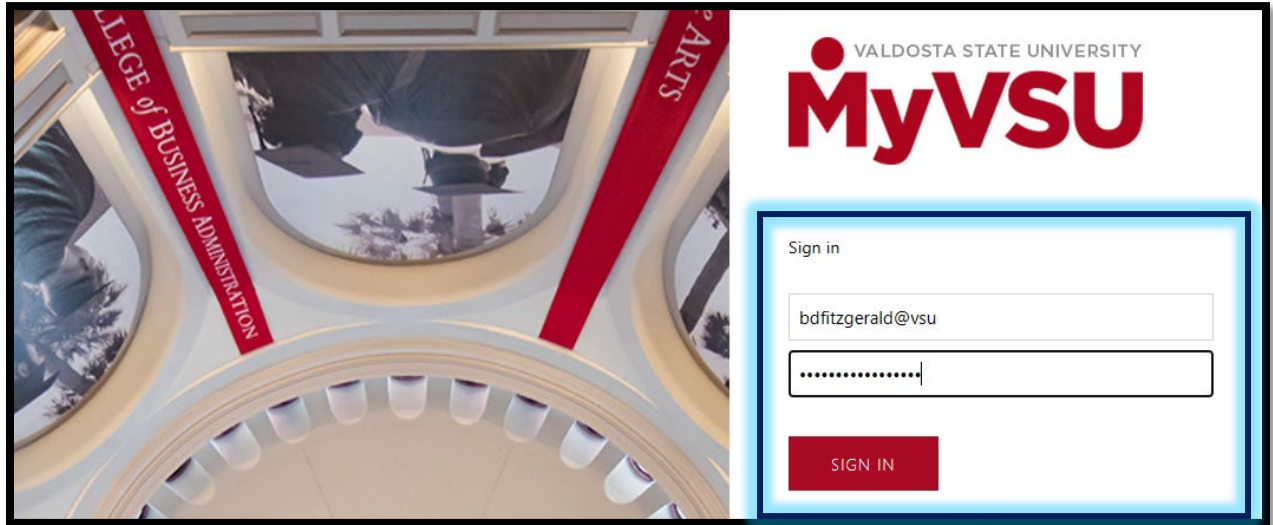

Accessing the Portal
Last updated: February 5, 2025

1. Log into MyVSU with your credentials

2. Select "View All"

3. Scroll down and select "Slate Faculty Portal"

4. Go through Multifactor Authentication process

For security reasons, we require additional information to verify your account

Open your Microsoft Authenticator app and tap the number you see below to sign in.

5. Once screen refreshes, you're in the faculty portal