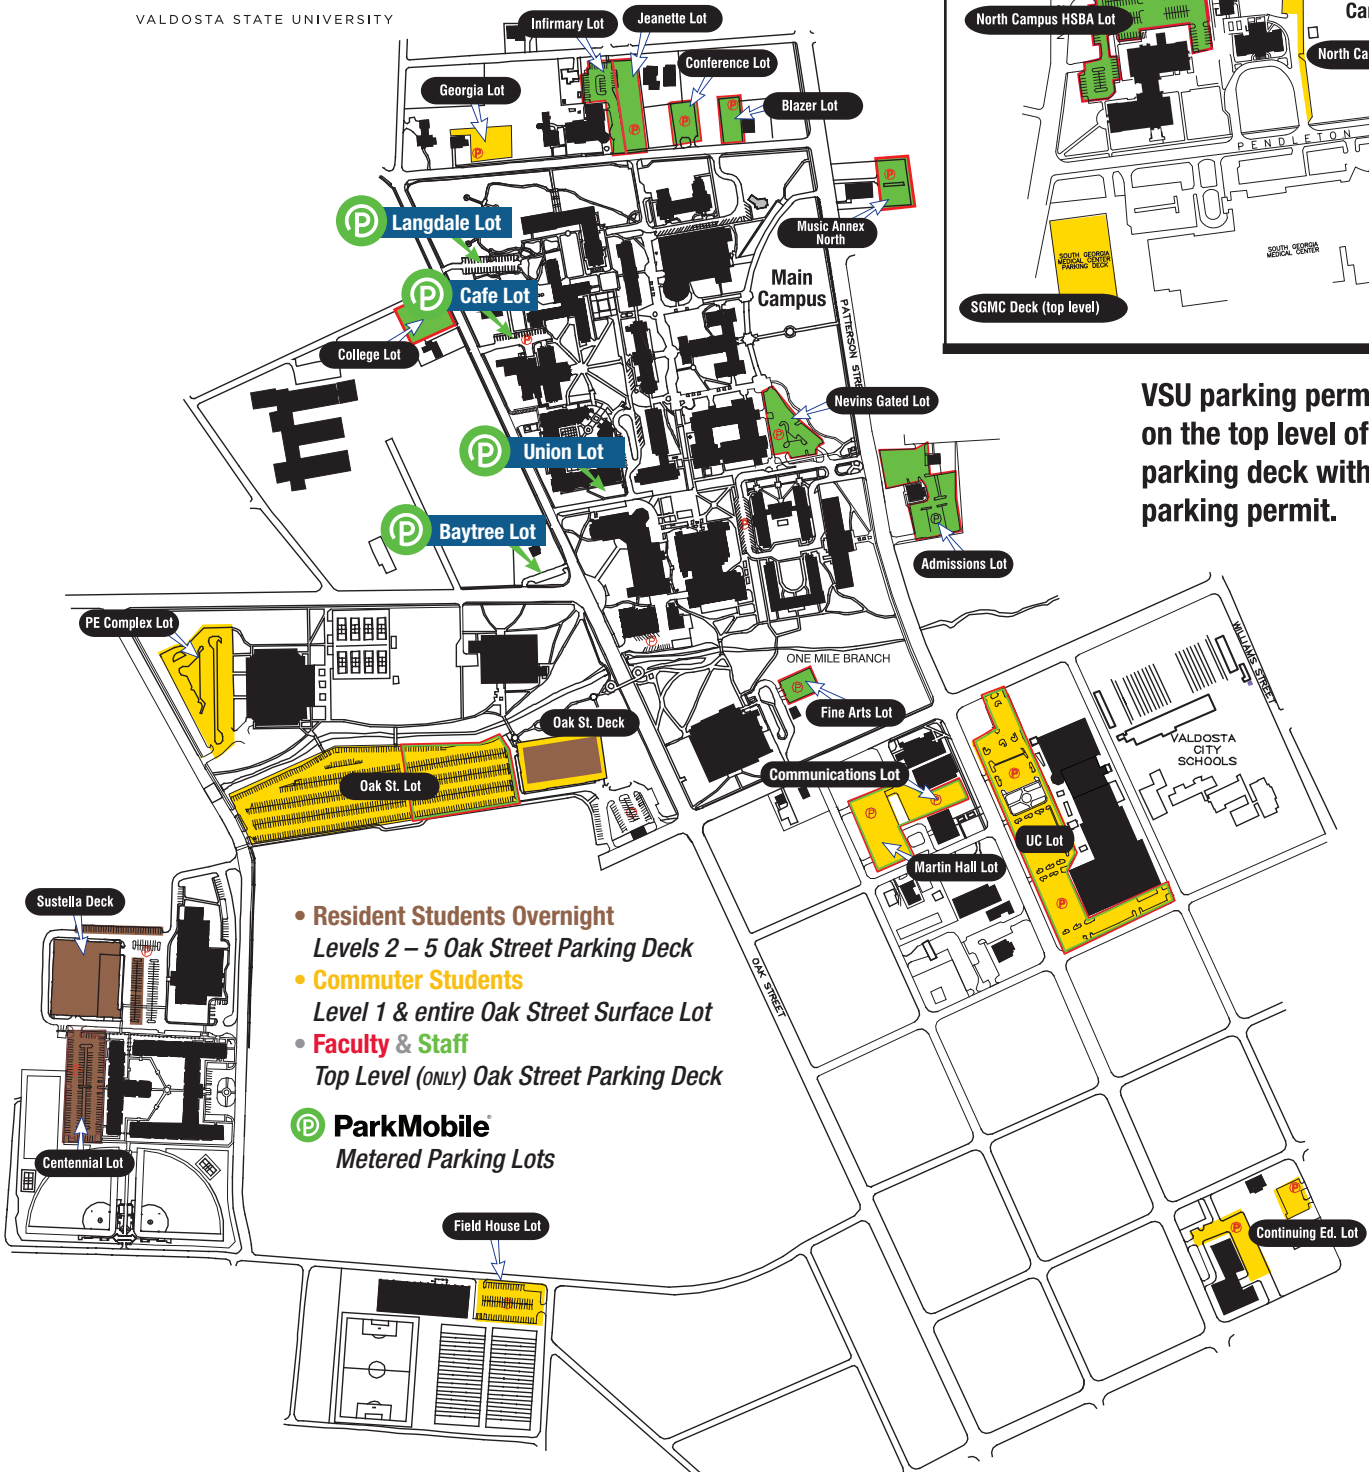

# VSU Campus Parking Map

**Resident Overnight Parking**  
(unmarked spaces)

**Commuter Student Parking**  
(unmarked spaces)

**Employee Parking**

**No Pull Through/  
No Back In  
permitted on campus**

**PARKING &  
TRANSPORTATION**  
VALDOSTA STATE UNIVERSITY

## Parking Lot Names

**VSU parking permitted only on the top level of the SGMC parking deck with a valid parking permit.**

- **Resident Students Overnight**  
Levels 2 – 5 Oak Street Parking Deck
- **Commuter Students**  
Level 1 & entire Oak Street Surface Lot
- **Faculty & Staff**  
Top Level (ONLY) Oak Street Parking Deck
- **ParkMobile**  
Metered Parking Lots