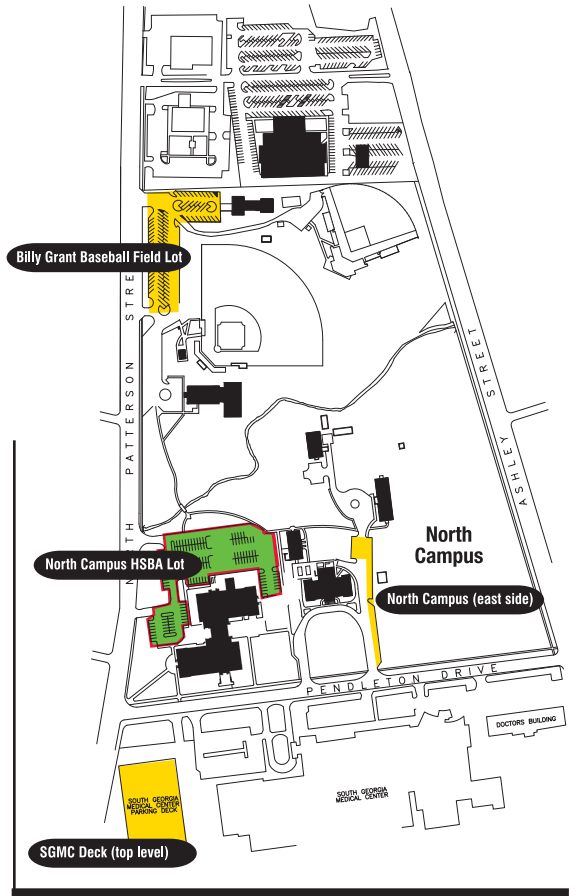

# VSU Campus Parking Map

**Resident Overnight Parking**  
(unmarked spaces)

**Commuter Student Parking**  
(unmarked spaces)

**Employee Parking**

**No Pull Through/  
No Back In  
permitted on campus**

**PARKING &  
TRANSPORTATION**  
VALDOSTA STATE UNIVERSITY

## Parking Lot Names

**VSU parking permitted only on the top level of the SGMC parking deck with a valid parking permit.**

- **Resident Students Overnight**  
Levels 2 – 5 Oak Street Parking Deck
- **Commuter Students**  
Level 1 & entire Oak Street Surface Lot
- **Faculty & Staff**  
Top Level (ONLY) Oak Street Parking Deck
- **ParkMobile**  
Metered Parking Lots