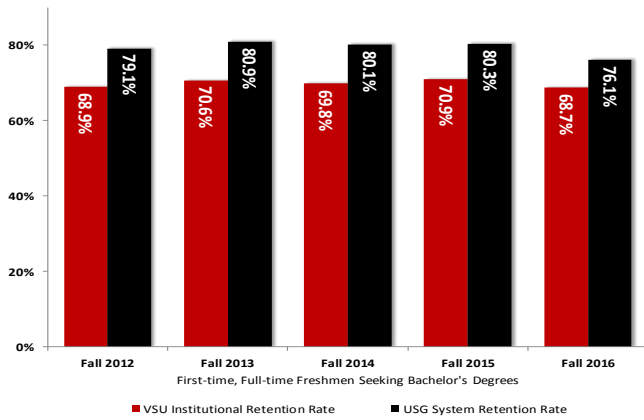

VALDOSTA STATE UNIVERSITY
RETENTION, GRADUATION, AND DEGREES CONFERRED—FALL 2017 Update

OFFICE OF INSTITUTIONAL RESEARCH

1500 N. Patterson St. Valdosta, GA 31698 • Phone (229) 333-7831
<http://www.valdosta.edu/administration/institutional-research/>

This information has been compiled by the Office of Institutional Research in an effort to provide useful and timely information to the Valdosta State University community. This information will be updated each semester, upon the availability of official ADC data. Please contact Office of Institutional Research with any comments, questions, or suggestions regarding this.

One-Year Retention Rates, Fall 2012-Fall 2016 Cohorts