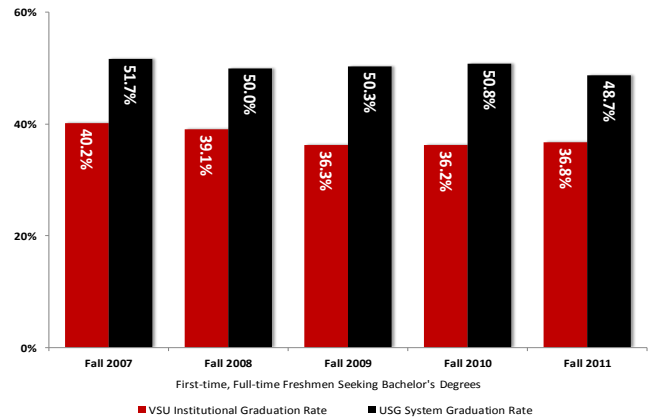

Six-Year Graduation Rates, Fall 2007-Fall 2011 Cohorts