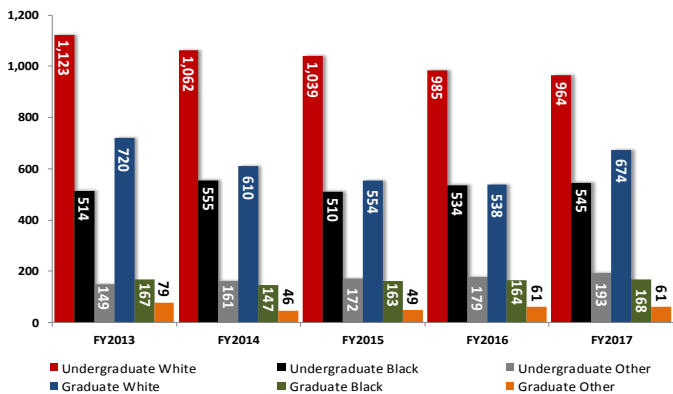

One-Year Institutional Retention Rates by Race, Fall 2012-Fall 2016 Cohorts

Six-Year Institutional Graduation Rates by Race, Fall 2007-Fall 2011 Cohorts

Source: VSU OIR Analysis of USG's Retention, Graduation, and Degrees Reports, 2017.

Degrees Conferred by Classification, FY2013-FY2017

Bachelor's Degrees Conferred by Percent of Total, FY2013-FY2017

Degrees Conferred by Classification and Gender, FY2013-FY2017

Bachelor's Degrees Conferred by Percent of Total and Gender, FY2013-FY2017

Degrees Conferred by Classification and Race, FY2013-FY2017

Bachelor's Degrees Conferred by Percent of Total and Race, FY2013-FY2017