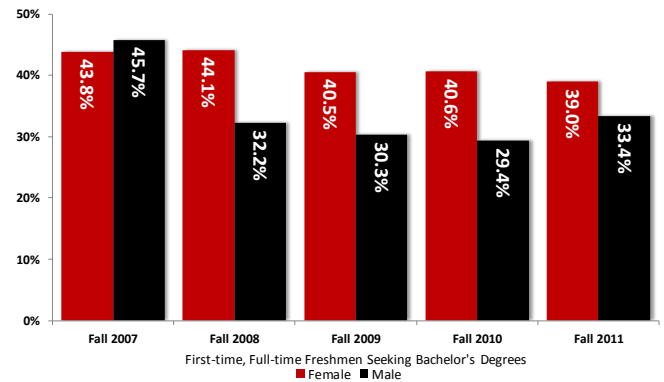

One-Year Retention Rates, Fall 2012-Fall 2016 Cohorts

Six-Year Graduation Rates, Fall 2007-Fall 2011 Cohorts

One-Year Institutional Retention Rates by Gender, Fall 2012-Fall 2016 Cohorts

Six-Year Institutional Graduation Rates by Gender, Fall 2007-Fall 2011 Cohorts

One-Year Institutional Retention Rates by Race, Fall 2012-Fall 2016 Cohorts

Six-Year Institutional Graduation Rates by Race, Fall 2007-Fall 2011 Cohorts

Source: VSU OIR Analysis of USG's Retention, Graduation, and Degrees Reports, 2017.