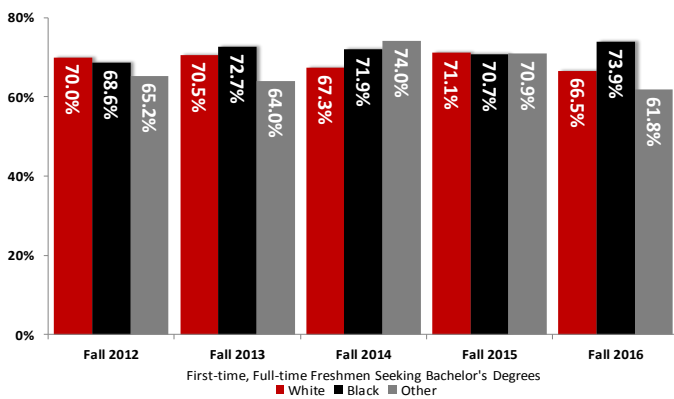

One-Year Retention Rates, Fall 2012-Fall 2016 Cohorts

Six-Year Graduation Rates, Fall 2007-Fall 2011 Cohorts

One-Year Institutional Retention Rates by Gender, Fall 2012-Fall 2016 Cohorts

Six-Year Institutional Graduation Rates by Gender, Fall 2007-Fall 2011 Cohorts

One-Year Institutional Retention Rates by Race, Fall 2012-Fall 2016 Cohorts

Six-Year Institutional Graduation Rates by Race, Fall 2007-Fall 2011 Cohorts

Source: VSU OIR Analysis of USG's Retention, Graduation, and Degrees Reports, 2017.