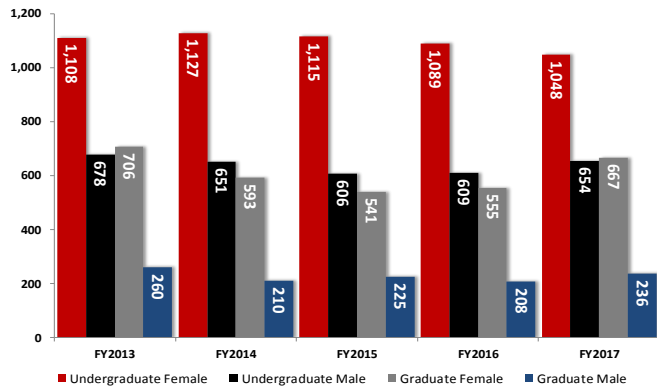

One-Year Retention Rates, Fall 2012-Fall 2016 Cohorts

Six-Year Graduation Rates, Fall 2007-Fall 2011 Cohorts

One-Year Institutional Retention Rates by Gender, Fall 2012-Fall 2016 Cohorts

Six-Year Institutional Graduation Rates by Gender, Fall 2007-Fall 2011 Cohorts

One-Year Institutional Retention Rates by Race, Fall 2012-Fall 2016 Cohorts

Six-Year Institutional Graduation Rates by Race, Fall 2007-Fall 2011 Cohorts

Source: VSU OIR Analysis of USG's Retention, Graduation, and Degrees Reports, 2017.

Degrees Conferred by Classification, FY2013-FY2017

Bachelor's Degrees Conferred by Percent of Total, FY2013-FY2017

Degrees Conferred by Classification and Gender, FY2013-FY2017

Bachelor's Degrees Conferred by Percent of Total and Gender, FY2013-FY2017