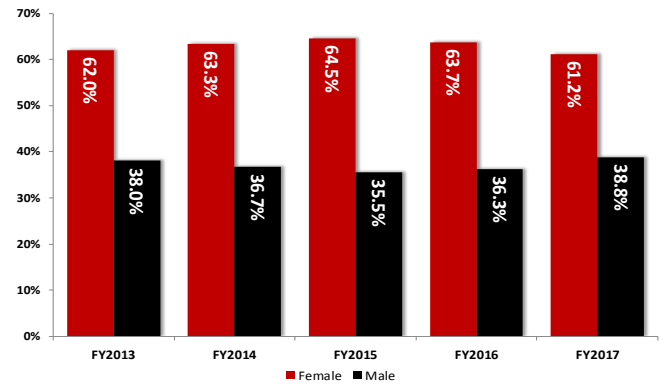

One-Year Institutional Retention Rates by Race, Fall 2012-Fall 2016 Cohorts

Six-Year Institutional Graduation Rates by Race, Fall 2007-Fall 2011 Cohorts

Source: VSU OIR Analysis of USG's Retention, Graduation, and Degrees Reports, 2017.

Degrees Conferred by Classification, FY2013-FY2017

Bachelor's Degrees Conferred by Percent of Total, FY2013-FY2017

Degrees Conferred by Classification and Gender, FY2013-FY2017

Bachelor's Degrees Conferred by Percent of Total and Gender, FY2013-FY2017

Degrees Conferred by Classification and Race, FY2013-FY2017

Bachelor's Degrees Conferred by Percent of Total and Race, FY2013-FY2017