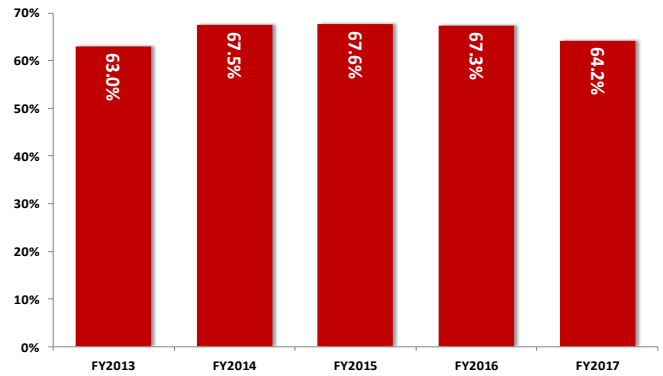

One-Year Retention Rates, Fall 2012-Fall 2016 Cohorts

Six-Year Graduation Rates, Fall 2007-Fall 2011 Cohorts

One-Year Institutional Retention Rates by Gender, Fall 2012-Fall 2016 Cohorts

Six-Year Institutional Graduation Rates by Gender, Fall 2007-Fall 2011 Cohorts

One-Year Institutional Retention Rates by Race, Fall 2012-Fall 2016 Cohorts

Six-Year Institutional Graduation Rates by Race, Fall 2007-Fall 2011 Cohorts

Source: VSU OIR Analysis of USG's Retention, Graduation, and Degrees Reports, 2017.

Degrees Conferred by Classification, FY2013-FY2017

Bachelor's Degrees Conferred by Percent of Total, FY2013-FY2017

Degrees Conferred by Classification and Gender, FY2013-FY2017

Bachelor's Degrees Conferred by Percent of Total and Gender, FY2013-FY2017