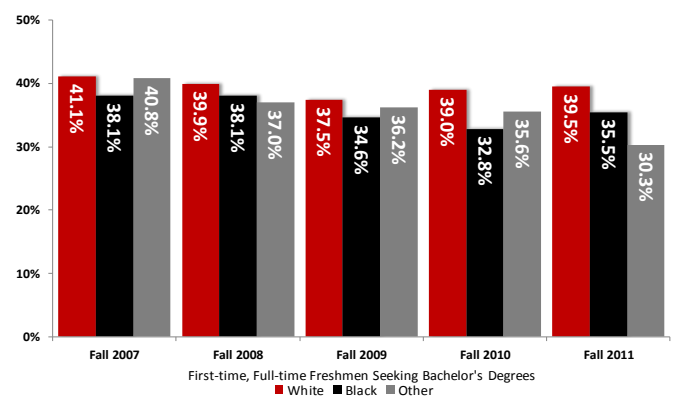

One-Year Retention Rates, Fall 2012-Fall 2016 Cohorts

Six-Year Graduation Rates, Fall 2007-Fall 2011 Cohorts

One-Year Institutional Retention Rates by Gender, Fall 2012-Fall 2016 Cohorts

Six-Year Institutional Graduation Rates by Gender, Fall 2007-Fall 2011 Cohorts

One-Year Institutional Retention Rates by Race, Fall 2012-Fall 2016 Cohorts

Six-Year Institutional Graduation Rates by Race, Fall 2007-Fall 2011 Cohorts

Source: VSU OIR Analysis of USG's Retention, Graduation, and Degrees Reports, 2017.