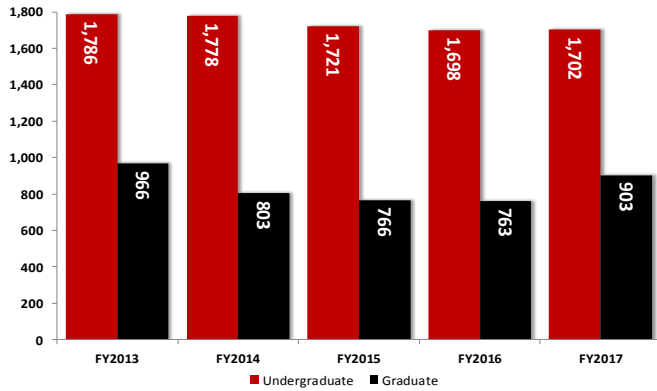

One-Year Retention Rates, Fall 2012-Fall 2016 Cohorts

Six-Year Graduation Rates, Fall 2007-Fall 2011 Cohorts

One-Year Institutional Retention Rates by Gender, Fall 2012-Fall 2016 Cohorts

Six-Year Institutional Graduation Rates by Gender, Fall 2007-Fall 2011 Cohorts

One-Year Institutional Retention Rates by Race, Fall 2012-Fall 2016 Cohorts

Six-Year Institutional Graduation Rates by Race, Fall 2007-Fall 2011 Cohorts

Source: VSU OIR Analysis of USG's Retention, Graduation, and Degrees Reports, 2017.

Degrees Conferred by Classification, FY2013-FY2017

Bachelor's Degrees Conferred by Percent of Total, FY2013-FY2017

Degrees Conferred by Classification and Gender, FY2013-FY2017

Bachelor's Degrees Conferred by Percent of Total and Gender, FY2013-FY2017