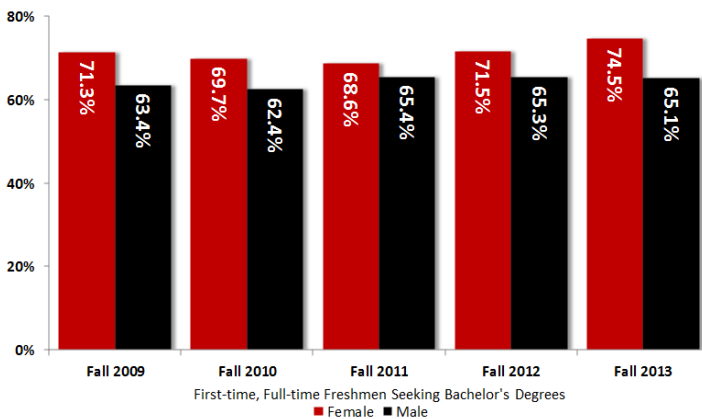

This information has been compiled by the Office of Institutional Research in an effort to provide useful and timely information to the Valdosta State University community. This information will be updated each year, upon the availability of official ADC data. Please contact the Office of Institutional Research with any comments, questions, or suggestions regarding this.

One-Year Retention Rates, Fall 2009-Fall 2013 Cohorts

One-Year Institutional Retention Rates by Race, Fall 2009-Fall 2013 Cohorts

One-Year Institutional Retention Rates by Gender, Fall 2009-Fall 2013 Cohorts