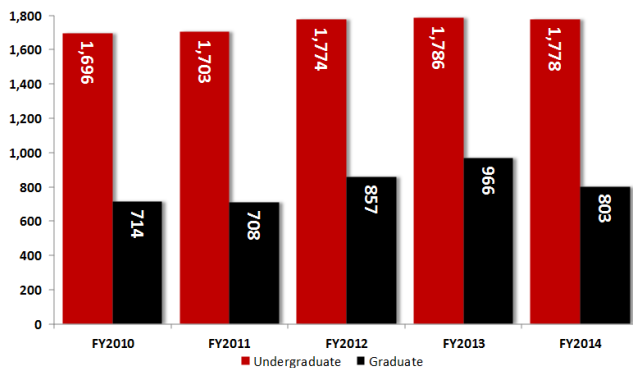

One-Year Retention Rates, Fall 2009-Fall 2013 Cohorts

One-Year Institutional Retention Rates by Race, Fall 2009-Fall 2013 Cohorts

One-Year Institutional Retention Rates by Gender, Fall 2009-Fall 2013 Cohorts

Six-Year Graduation Rates, Fall 2004-Fall 2008 Cohorts

Degrees Conferred by Classification, FY2010-FY2014

Bachelor's Degrees Conferred by Percent of Total, FY2010-FY2014